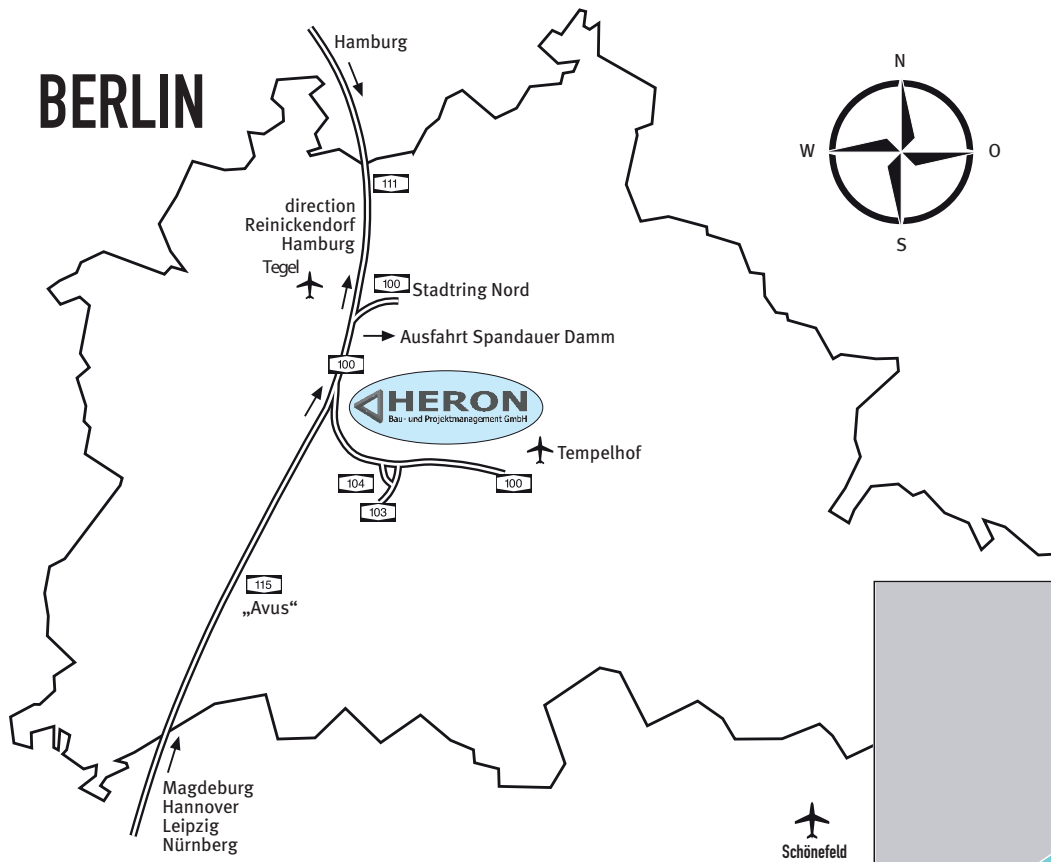

# BERLIN

Gierkezeile 21  
10585 Berlin  
Kaiser-Friedrich-Höfe  
2. courtyard right

Tel. +49 (0)30 / 847 124 300  
Fax +49 (0)30 / 847 124 309

Travelling on the A100 or A115 take exit Spandauer Damm in the direction of Zoologischer Garten. Follow Spandauer Damm all the way down and then turn right into Kaiser-Friedrich-Str. (When you come from that way, please note that the entrance is only open „now and then“). Please choose entrance Gierkezeile 21, by turning from Kaiser-Friedrich-Str. into Haubachstraße. From there take the next right, where you will find us. Please ring at the gateway; it`s the second courtyard right. No charge for parking on public streets.

Local public transport: U-Bahn station Bismarckstraße